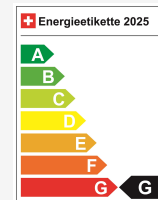

Vehicle location

Aathal

Autoshow Aathal AG
Zürichstrasse 47
8607 Aathal
Plan on Google Maps

Energy efficiency & consumption

Consumption Rating*	G
Co2 Emission	179 g/km
Combined fuel consumption	7.9 l/100 km