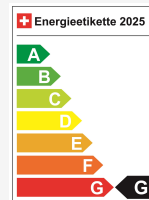

Energy efficiency & consumption

Consumption Rating*	G
Co2 Emission	199 g/km
Combined fuel consumption	8.7 l/100 km