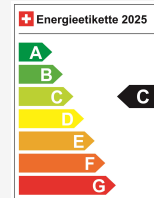

Vehicle location

Aathal

Autoshow Aathal AG
Zürichstrasse 47
8607 Aathal
Plan on Google Maps

Energy efficiency & consumption

Consumption Rating*	C
Co2 Emission	154 g/km
Combined fuel consumption	5.5 l/100 km