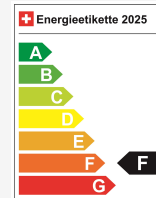

Vehicle location

Aathal

Autoshow Aathal AG
Zürichstrasse 47
8607 Aathal
Plan on Google Maps

Energy efficiency & consumption

Consumption Rating*	F
Co2 Emission	164 g/km
Combined fuel consumption	7.2 l/100 km