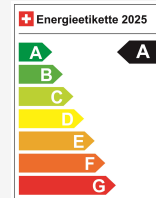

Vehicle location

Aathal

Autoshow Aathal AG
Zürichstrasse 47
8607 Aathal
Plan on Google Maps

Energy efficiency & consumption

Consumption Rating*	A
Co2 Emission	109 g/km
Combined fuel consumption	4.2 l/100 km