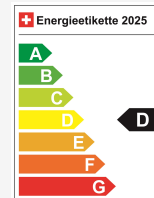

Vehicle location

Aathal

Autoshow Aathal AG
Zürichstrasse 47
8607 Aathal
Plan on Google Maps

Energy efficiency & consumption

Consumption Rating*	D
Co2 Emission	125 g/km
Combined fuel consumption	5.5 l/100 km