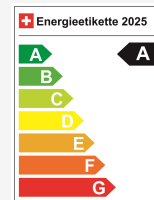

Vehicle location

Aathal

Autoshow Aathal AG
Zürichstrasse 47
8607 Aathal
Plan on Google Maps

Energy efficiency & consumption

Consumption Rating*	A
Co2 Emission	114 g/km
Combined fuel consumption	4.3 l/100 km