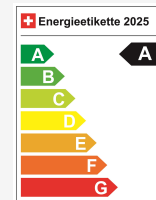

Energy efficiency & consumption

Consumption Rating*	A
Co2 Emission	114 g/km
Combined fuel consumption	4.3 l/100 km