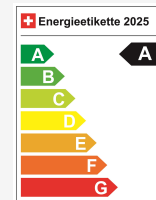

Vehicle location

Aathal

Autoshow Aathal AG
Zürichstrasse 47
8607 Aathal
Plan on Google Maps

Energy efficiency & consumption

Consumption Rating*	A
Co2 Emission	114 g/km
Combined fuel consumption	4.3 l/100 km