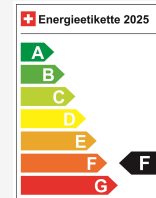

Vehicle location

Aathal

Autoshow Aathal AG
Zürichstrasse 47
8607 Aathal
Plan on Google Maps

Energy efficiency & consumption

Consumption Rating*	F
Co2 Emission	155 g/km
Combined fuel consumption	6.8 l/100 km