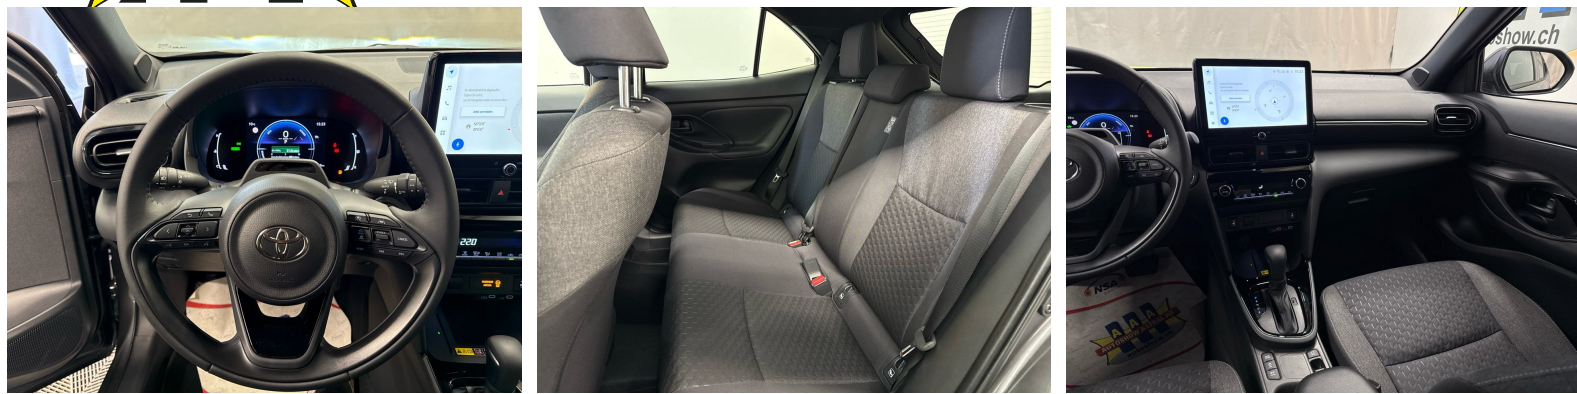

Notes

AUSSTATTUNG NEUSTES MODELL 2026 • 10 Jahre Werksgarantie • Navi Toyota Connect • ACC • Full LED • Assistenzpaket • Sportsitze heizbar • 17" Alu • Klimatronic • RF-Kamera • PDC+ • Keyless • Smartphone Integration & Wireless Charger • Drive Select & EV Mode • Sport-Multif.-Lenkrad & Tiptronic • Virtual Cockpit • Touchscreen • Licht- & Regensensor • Fernlichtassistent • Spurassistent • Tempomat ACC • Auto-Hold • Müdigkeitserkennung • E-Call Notrufsystem • Aktiver Bremsassistent • Bergan/abfahrassistent • Reifendruckkontrolle • Verkehrsschilderkennung • Android & Apple CarPlay • Smartphone Integration • Bluetooth-Telefonanlage • DAB+ • ISOFIX Kindersitzvorrichtung • Innen- & Aussenspiegel aut. Abblendbar • Aussenspiegel heizbar/el. verstell- & einklappbar • Mittelarmlehne • ZV mit Fernbedienung • ESP & ABS • Start-/Stop-System • Privacy-Verglasung • etc.! • Irrtümer, Änderungen und Zwischenverkauf vorbehalten! • Sous réserve d'erreurs, de modifications et de vente intermédiaire!, etc.! **Wir können liefern 400 Autos, 30 Marken sind sofort lieferbar** Bei uns sind 400 Autos aus 30 Marken sofort ab Lager lieferbar. Profitieren Sie von unseren schweizweit dauerhaft günstigen Preisen. Es sprechen viele Gründe dafür, jetzt bei uns vorbeizukommen und sich Ihr Traumauto auszusuchen: -Finden Sie alle Marken und Modelle dank unserer herstellerunabhängigen Fahrzeugauswahl von Neu- und Vorführwagen -Wir sind Ihr starker Partner für die passende Finanzierung, Garantie, Versicherung sowie Service-Pakete Ihres neuen Wunschautos -Alle Fahrzeuge inklusive TCS-Mitgliedschaft -Alle Fahrzeuge inklusive schweizweit gültiger Occasions-Garantie 12 Monate oder sogar mit fortlaufender Herstellergarantie -Wir tauschen Ihr altes Fahrzeug bei uns ein -frei zugängliche Ausstellung an 365 Tagen im Jahr während 24 Stunden am Tag, unser 5'000m2 grosser Ausstellungsplatz ist zudem hell beleuchtet und es sind genügend Kundenparkplätze für Sie da -Immer für Sie da - Ihr persönlicher Ansprechpartner unterstützt Sie in allen Themen rund um Ihr Auto wie zum Beispiel kostengünstige Winterbereifung oder Anhängerkupplungen -Für Service und Reparaturen steht unser regionaler Partnerbetrieb für Sie bereit - auch per online Terminplaner