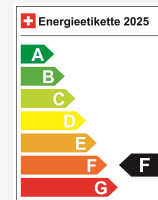

## Technical data

Doors / Seats	5 / 5
Interior Color	Schwarz
Displacement	1'600 cm <sup>3</sup>
Cylinders	4
Hp	170 hp
Leergewicht	1'652 kg
Verbrauch in l/100 km	8.5/6.3/7.1 (Stadt/Land/Total)
Internal Number	99765
Ab MFK	Ja
Warranty	Ja
Direkt-/Parallelimport	Nein

## Energy efficiency & consumption

Consumption Rating*	F
Co2 Emission	164 g/km
Combined fuel consumption	7.1 l/100 km