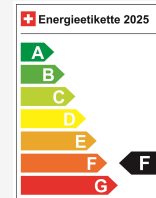

Vehicle location

Aathal

Autoshow Aathal AG
Zürichstrasse 47
8607 Aathal
Plan on Google Maps

Energy efficiency & consumption

Consumption Rating*	F
Co2 Emission	164 g/km
Combined fuel consumption	7.1 l/100 km