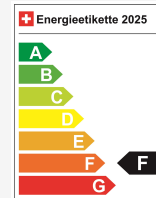

## Technical data

Doors / Seats	5 / 5
Interior Color	Schwarz
Displacement	1'600 cm <sup>3</sup>
Cylinders	4
Hp	170 hp
Leergewicht	1'652 kg
Verbrauch in l/100 km	8.5/6.3/7.1 (Stadt/Land/Total)
Internal Number	68125
Ab MFK	Ja
Warranty	Ja
Direkt-/Parallelimport	Nein

## Energy efficiency & consumption

Consumption Rating*	F
Co2 Emission	164 g/km
Combined fuel consumption	7.1 l/100 km