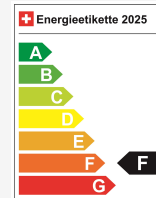

Vehicle location

Aathal

Autoshow Aathal AG
Zürichstrasse 47
8607 Aathal
Plan on Google Maps

Energy efficiency & consumption

Consumption Rating*	F
Co2 Emission	164 g/km
Combined fuel consumption	7.1 l/100 km