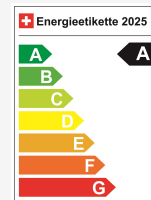

Vehicle location

Aathal

Autoshow Aathal AG
Zürichstrasse 47
8607 Aathal
Plan on Google Maps

Energy efficiency & consumption

Consumption Rating*	A
Co2 Emission	109 g/km
Combined fuel consumption	4.7 l/100 km