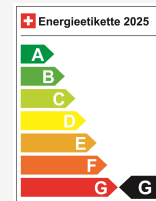

autoshow.ch

+41 44 933 00 00 | info@autoshow.ch

Vehicle location

Aathal

Autoshow Aathal AG
Zürichstrasse 47
8607 Aathal
Plan on Google Maps

Energy efficiency & consumption

Consumption Rating*	G
Co2 Emission	218 g/km
Combined fuel consumption	8.3 l/100 km