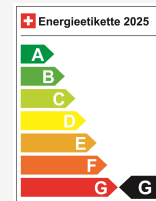

Energy efficiency & consumption

Consumption Rating*	G
Co2 Emission	218 g/km
Combined fuel consumption	8.3 l/100 km