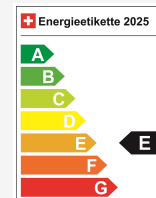

Vehicle location

Aathal

Autoshow Aathal AG
Zürichstrasse 47
8607 Aathal
Plan on Google Maps

Energy efficiency & consumption

Consumption Rating*	E
Co2 Emission	131 g/km
Combined fuel consumption	5.8 l/100 km