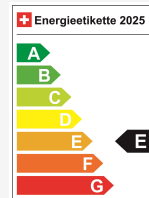

Vehicle location

Aathal

Autoshow Aathal AG
Zürichstrasse 47
8607 Aathal
Plan on Google Maps

Energy efficiency & consumption

Consumption Rating*	E
Co2 Emission	131 g/km
Combined fuel consumption	5.8 l/100 km