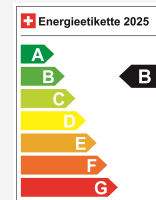

Vehicle location

Aathal

Autoshow Aathal AG
Zürichstrasse 47
8607 Aathal
Plan on Google Maps

Energy efficiency & consumption

Consumption Rating*	B
Co2 Emission	29 g/km
Combined fuel consumption	1.3 l/100 km