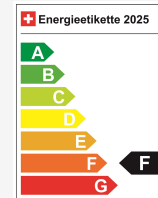

Vehicle location

Aathal

Autoshow Aathal AG
Zürichstrasse 47
8607 Aathal
Plan on Google Maps

Energy efficiency & consumption

Consumption Rating*	F
Co2 Emission	179 g/km
Combined fuel consumption	6.7 l/100 km