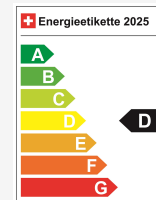

Vehicle location

Aathal

Autoshow Aathal AG
Zürichstrasse 47
8607 Aathal
Plan on Google Maps

Energy efficiency & consumption

Consumption Rating*	D
Co2 Emission	127 g/km
Combined fuel consumption	5.6 l/100 km