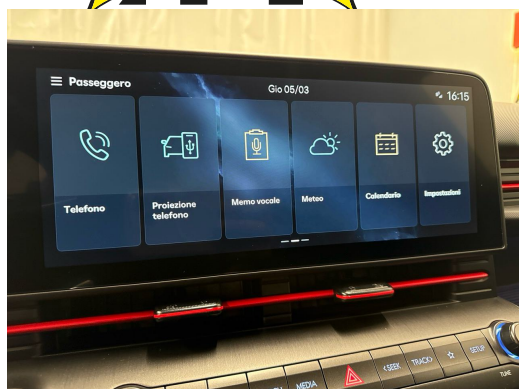

Notes

AUSSTATTUNG NEUSTES MODELL • 5 Jahre Werksgarantie • N-Line Sport-Paket • Navi+ • Full LED • 18" Alu • Tempomat ACC • 2-Z Klimatronic • RF-Kamera • PDC+ • Keyless • Spurrassistent • Smartphone Integration & Wireless Charger • Drive Mode Select • Sport-Multifunk.-Lenkrad & Tiptronic • Touchscreen • Licht- & Regensensor • Kamera im Innenraum • Verkehrsschilderkennung • Kollisionsvermeidungsassistent mit Erkennung von Fahrzeugen • Fussgängern und Radfahrern sowie Schutz beim Abbiegen an Kreuzungen • E-Call System • 7x Airbags • Aktiver Bremsassistent • Smartphone Integration • Bluetooth-Telefonanlage • DAB+ • Android & Apple CarPlay • ESP & ABS • Start-/Stop-System • Aussenspiegel heizbar/el. verstell- & einklappbar • ISOFIX Kindersitzvorrichtung • Privacy-Verglasung • etc.!, • Irrtümer, Änderungen und Zwischenverkauf vorbehalten! • Sous réserve d'erreurs, de modifications et de vente intermédiaire !, etc.! **Wir können liefern 400 Autos, 30 Marken sind sofort lieferbar** Bei uns sind 400 Autos aus 30 Marken sofort ab Lager lieferbar. Profitieren Sie von unseren schweizweit dauerhaft günstigen Preisen. Es sprechen viele Gründe dafür, jetzt bei uns vorbeizukommen und sich Ihr Traumauto auszusuchen: -Finden Sie alle Marken und Modelle dank unserer herstellerunabhängigen Fahrzeugauswahl von Neu- und Vorführwagen -Wir sind Ihr starker Partner für die passende Finanzierung, Garantie, Versicherung sowie Service-Pakete Ihres neuen Wunschautos -Alle Fahrzeuge inklusive TCS-Mitgliedschaft -Alle Fahrzeuge inklusive schweizweit gültiger Occasions-Garantie 12 Monate oder sogar mit fortlaufender Herstellergarantie -Wir tauschen Ihr altes Fahrzeug bei uns ein -frei zugängliche Ausstellung an 365 Tagen im Jahr während 24 Stunden am Tag, unser 5'000m2 grosser Ausstellungsplatz ist zudem hell beleuchtet und es sind genügend Kundenparkplätze für Sie da -Immer für Sie da - Ihr persönlicher Ansprechpartner unterstützt Sie in allen Themen rund um Ihr Auto wie zum Beispiel kostengünstige Winterbereifung oder Anhängerkupplungen -Für Service und Reparaturen steht unser regionaler Partnerbetrieb für Sie bereit - auch per online Terminplaner