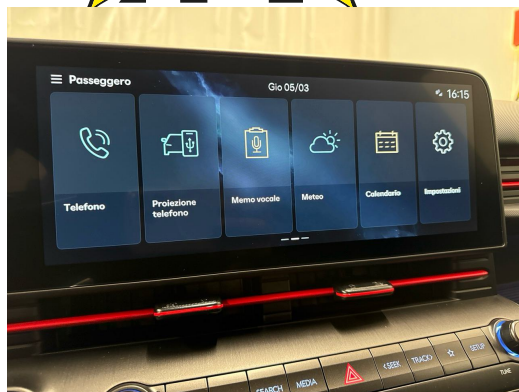

Notes

AUSSTATTUNG NEUSTES MODELL • 5 Jahre Werksgarantie • N-Line Sport-Paket • Navi+ • Full LED • 18" Alu • Tempomat ACC • 2-Z Klimatronic • RF-Kamera • PDC+ • Keyless • Spurrassistent • Smartphone Integration & Wireless Charger • Drive Mode Select • Sport-Multifunk.-Lenkrad & Tiptronic • Touchscreen • Licht-& Regensensor • Kamera im Innenraum • Verkehrsschilderkennung • Kollisionsvermeidungsassistent mit Erkennung von Fahrzeugen • Fussgängern und Radfahrern sowie Schutz beim Abbiegen an Kreuzungen • E-Call System • 7x Airbags • Aktiver Bremsassistent • Smartphone Integration • Bluetooth-Telefonanlage • DAB+ • Android & Apple CarPlay • ESP & ABS • Start-/Stop-System • Aussenspiegel heizbar/el. verstell-& einklappbar • ISOFIX Kindersitzvorrichtung • Privacy-Verglasung • etc.!, • Irrtümer, Änderungen und Zwischenverkauf vorbehalten! • Sous réserve d'erreurs, de modifications et de vente intermédiaire !, etc.! **Wir können liefern 400 Autos, 30 Marken sind sofort lieferbar** Bei uns sind 400 Autos aus 30 Marken sofort ab Lager lieferbar. Profitieren Sie von unseren schweizweit dauerhaft günstigen Preisen. Es sprechen viele Gründe dafür, jetzt bei uns vorbeizukommen und sich Ihr Traumauto auszusuchen: -Finden Sie alle Marken und Modelle dank unserer herstellerunabhängigen Fahrzeugauswahl von Neu- und Vorführwagen -Wir sind Ihr starker Partner für die passende Finanzierung, Garantie, Versicherung sowie Service-Pakete Ihres neuen Wunschautos -Alle Fahrzeuge inklusive TCS-Mitgliedschaft -Alle Fahrzeuge inklusive schweizweit gültiger Occasions-Garantie 12 Monate oder sogar mit fortlaufender Herstellergarantie -Wir tauschen Ihr altes Fahrzeug bei uns ein -frei zugängliche Ausstellung an 365 Tagen im Jahr während 24 Stunden am Tag, unser 5'000m2 grosser Ausstellungsplatz ist zudem hell beleuchtet und es sind genügend Kundenparkplätze für Sie da -Immer für Sie da - Ihr persönlicher Ansprechpartner unterstützt Sie in allen Themen rund um Ihr Auto wie zum Beispiel kostengünstige Winterbereifung oder Anhängerkupplungen -Für Service und Reparaturen steht unser regionaler Partnerbetrieb für Sie bereit - auch per online Terminplaner