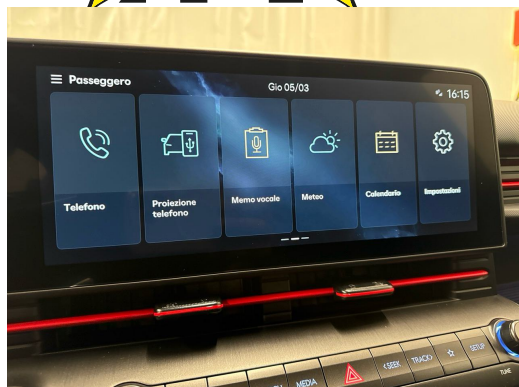

Notes

AUSSTATTUNG NEUSTES MODELL 2026 • 5 Jahre Werksgarantie • N-Line Sport-Paket • Navi+ • Full LED • 18" Alu • Tempomat ACC • 2-Z Klimatronic • RF-Kamera • PDC+ • Keyless • Spurrassistent • Drive Mode Select • Smartphone Integration & Wireless Charger • Touchscreen • Licht- & Regensensor • Multifunk.-Lenkrad & Tiptronic • Kamera im Innenraum • Verkehrsschilderkennung • Kollisionsvermeidungsassistent mit Erkennung von Fahrzeugen • Fussgängern und Radfahrern sowie Schutz beim Abbiegen an Kreuzungen • E-Call System • 7x Airbags • Aktiver Bremsassistent • Smartphone Integration • Bluetooth-Telefonanlage • DAB+ • Android & Apple CarPlay • ESP & ABS • Start-/Stop-System • Aussenspiegel heizbar/el. verstell-& einklappbar • ISOFIX Kindersitzvorrichtung • Privacy-Verglasung • etc.!, • Irrtümer, Änderungen und Zwischenverkauf vorbehalten! • Sous réserve d'erreurs, de modifications et de vente intermédiaire !, etc.! **Wir können liefern 400 Autos, 30 Marken sind sofort lieferbar** Bei uns sind 400 Autos aus 30 Marken sofort ab Lager lieferbar. Profitieren Sie von unseren schweizweit dauerhaft günstigen Preisen. Es sprechen viele Gründe dafür, jetzt bei uns vorbeizukommen und sich Ihr Traumauto auszusuchen: -Finden Sie alle Marken und Modelle dank unserer herstellerunabhängigen Fahrzeugauswahl von Neu- und Vorführwagen -Wir sind Ihr starker Partner für die passende Finanzierung, Garantie, Versicherung sowie Service-Pakete Ihres neuen Wunschautos -Alle Fahrzeuge inklusive TCS-Mitgliedschaft -Alle Fahrzeuge inklusive schweizweit gültiger Occasions-Garantie 12 Monate oder sogar mit fortlaufender Herstellergarantie -Wir tauschen Ihr altes Fahrzeug bei uns ein -frei zugängliche Ausstellung an 365 Tagen im Jahr während 24 Stunden am Tag, unser 5'000m2 grosser Ausstellungsplatz ist zudem hell beleuchtet und es sind genügend Kundenparkplätze für Sie da -Immer für Sie da - Ihr persönlicher Ansprechpartner unterstützt Sie in allen Themen rund um Ihr Auto wie zum Beispiel kostengünstige Winterbereifung oder Anhängerkupplungen -Für Service und Reparaturen steht unser regionaler Partnerbetrieb für Sie bereit - auch per online Terminplaner