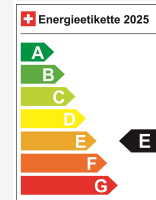

Vehicle location

Aathal

Autoshow Aathal AG
Zürichstrasse 47
8607 Aathal
Plan on Google Maps

Energy efficiency & consumption

Consumption Rating*	E
Co2 Emission	141 g/km
Combined fuel consumption	6.2 l/100 km