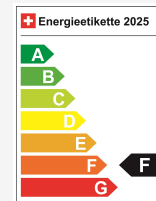

Energy efficiency & consumption

Consumption Rating* **F**

Co2 Emission **163 g/km**

Combined fuel consumption **6.2 l/100 km**

Your personal consultation

Pedro Alves dos Santos

Finishing

Note: The actual equipment may differ from the published equipment