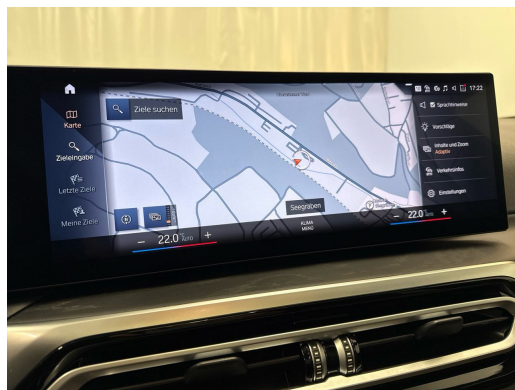

Notes

AUSSTATTUNG M Sportpaket • Panodach • 19"Alu • +Winterräder • AHK • Head-Up-Display • Navi+ • Harman Kardon Surround System • PDC+ • Driving Assistant • BMW Live Cockpit Pro • Komfortzugang • Adaptiv Full LED • RF-Kamera • Sportsitze heizbar • Akustikverglasung • Active Guard+ • 3-Z Klimatronic • +Winterräder • Sport-Automatik Getriebe • Variable Sportlenkung • Ambientes Licht • "M" Sportfahrwerk • Parking Assistant • Lenkradheizung • DAB-Tuner • Sitzverstellung el. mit Memory für Fahrer • Spurassistent • Totwinkelassistent • Sonnenschutzverglasung • Entertainment Paket • Dachhimmel in anthrazit • M Lederlenkrad mit Airbag • BMW Individual Dachreling Hochglanz Shadow Line • Lehnenbreitenverstellung für Beifahrer • Innen- & Aussenspiegel • automatisch abblendend • Ablagepaket • Hochglanz Shadow-Line • Beifahrerairbag Deaktivierung • BMW Individual HochglanzShadow Line mit erweiterten Umfängen • Gesetzlicher Notruf • Ablage für Wireless Charging • Fondkopfstützen klappbar • Reifendruckanzeige • Lordosenstütze • Galvanikapplikation für Bedienelemente • Selbstfahrervermietfahrzeug • M Sicherheitsgurte • BMW Individual Leuchten Shadow Line • Grösserer Kraftstofftank • Fernlichtassistent • M Aerodynamik Paket • M Sportdifferential • Edelholzausführung Eiche Maser offenporig • Aktive Geschwindigkeitsregelung mit Stop & Go • M Sportbremse • rot • Innenspiegel • automatisch abblendend • Anhängerkupplung schwenkbar • etc.! • Irrtümer, Änderungen und Zwischenverkauf vorbehalten! • Sous réserve d'erreurs, de modifications et de vente intermédiaire !, etc.! **Wir können liefern 400 Autos, 30 Marken sind sofort lieferbar** Bei uns sind 400 Autos aus 30 Marken sofort ab Lager lieferbar. Profitieren Sie von unseren schweizweit dauerhaft günstigen Preisen. Es sprechen viele Gründe dafür, jetzt bei uns vorbeizukommen und sich Ihr Traumauto auszusuchen: -Finden Sie alle Marken und Modelle dank unserer herstellerunabhängigen Fahrzeugauswahl von Neu- und Vorführgewagen -Wir sind Ihr starker Partner für die passende Finanzierung, Garantie, Versicherung sowie Service-Pakete Ihres neuen Wunschautos -Alle Fahrzeuge inklusive TCS-Mitgliedschaft -Alle Fahrzeuge inklusive schweizweit gültiger Occasions-Garantie 12 Monate oder sogar mit fortlaufender Herstellergarantie -Wir tauschen Ihr altes Fahrzeug bei uns ein -frei zugängliche Ausstellung an 365 Tagen im Jahr während 24 Stunden am Tag, unser 5'000m2 grosser Ausstellungsplatz ist zudem hell beleuchtet und es sind genügend Kundenparkplätze für Sie da -Immer für Sie da – Ihr persönlicher Ansprechpartner unterstützt Sie in allen Themen rund um Ihr Auto wie zum Beispiel kostengünstige Winterbereifung oder Anhängerkupplungen -Für Service und Reparaturen steht unser regionaler Partnerbetrieb für Sie bereit - auch per online Terminplaner