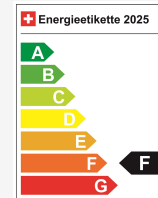

Vehicle location

Aathal

Autoshow Aathal AG
Zürichstrasse 47
8607 Aathal
Plan on Google Maps

Energy efficiency & consumption

Consumption Rating*	F
Co2 Emission	160 g/km
Combined fuel consumption	6.1 l/100 km