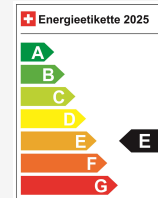

Vehicle location

Aathal

Autoshow Aathal AG
Zürichstrasse 47
8607 Aathal
Plan on Google Maps

Energy efficiency & consumption

Consumption Rating*	E
Co2 Emission	144 g/km
Combined fuel consumption	5.5 l/100 km